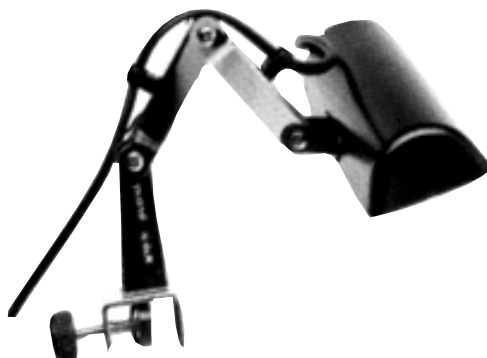

SINGLE & DOUBLE MUSIC STAND LIGHTS

Halo Clip

K & M Light

Order Codes: K & M Single bulb SLKM1 Double bulb DLKM2
HaloClip single bulb RATS BHC1 HaloClip double bulb RATSCHC2

K & M Budget Clamp on light In a smart black/chrome finish.
220 volt lamp with screw on clamp. Fits many stands with maximum spread of light. Three position tilt adjustment. Lamp is 320mm wide. Comes with 2m cable and relevant 25 watt screw bulbs.

HaloClip Light This music stand light attaches neatly with unique design spring clip locks rigidly to the tray without the need for a thumb screw. The precision curved reflector gives excellent illumination with little light spillage and throws maximum amount of light on the score. Uses a mains voltage tungsten halogen bulb. Double insulated for safety. Very slim housing does not obstruct view of conductor
Fitted with 3m of cable. Also available as twin haloclip using two tungsten halogen bulbs. Low voltage bulbs give even better light control than the mains voltage bulbs, have a longer life and lower replacement costs. Transformer is built into the housing.

Concert Light The cordless, rechargeable clip-on lamp attaches securely to most music stand trays up to 6.5 mm (1/4") thick. Lightweight and compact 3.5 hours of top quality illumination between charges Optional long life battery gives 6 hours between charges Lamp can be powered by the rechargeable battery or directly from the mains using the charger unit.
NiMH battery packs can be recharged at any time A full charge takes about 3.5 hours The lamp is supplied in a convenient carry case, complete with one battery pack and charger. Not illustrated