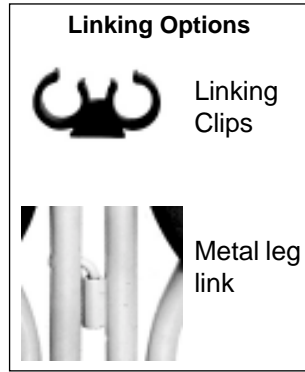

**Order Codes:**  
 Plain chair FFC1  
 Linking clips FFC1PL  
 Permanent leg link FFC1ML

**CONSTRUCTION:** Integral carry handle in chair back. Drainage slots in seat allow water to drain off if used outdoors. Self lubricating retaining strip under the seat to allow easy opening and closing of chair. No metal to metal contact Low cross braces to help prevent chair sinking into soil or grass Extra strong welded construction using 16Swg tube. Skid base available please ask for a quote. Chairs are shrink wrapped in packs of five. Chairs tested to BS4874 (1985) Part 1 to test level 4 and BSEN1022 (1997)